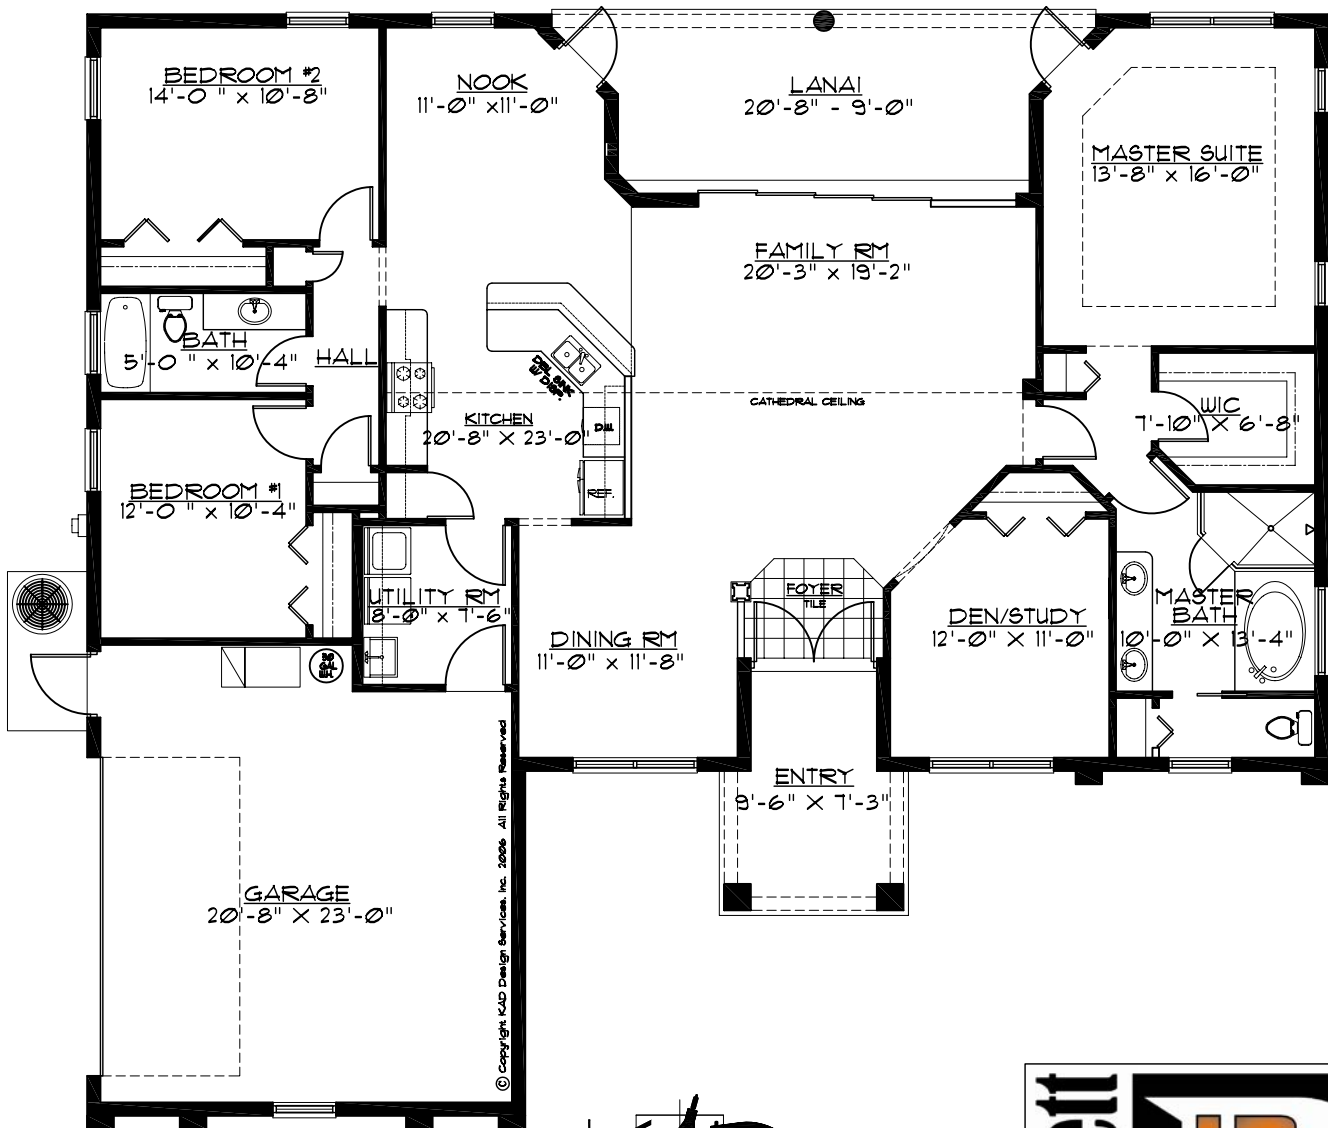

# " The Somer Lyn "

AREA TABULATIONS	
LIVING	2,032
ENTRY	95
LANAI	186
GARAGE	508
<b>TOTAL</b>	<b>2,821</b>

KAD Design Services, Inc.

Any reproduction of these prints is prohibited by Federal Copyright Laws. Any illegal reproduction will be aggressively pursued to the fullest extent of the copyright law.